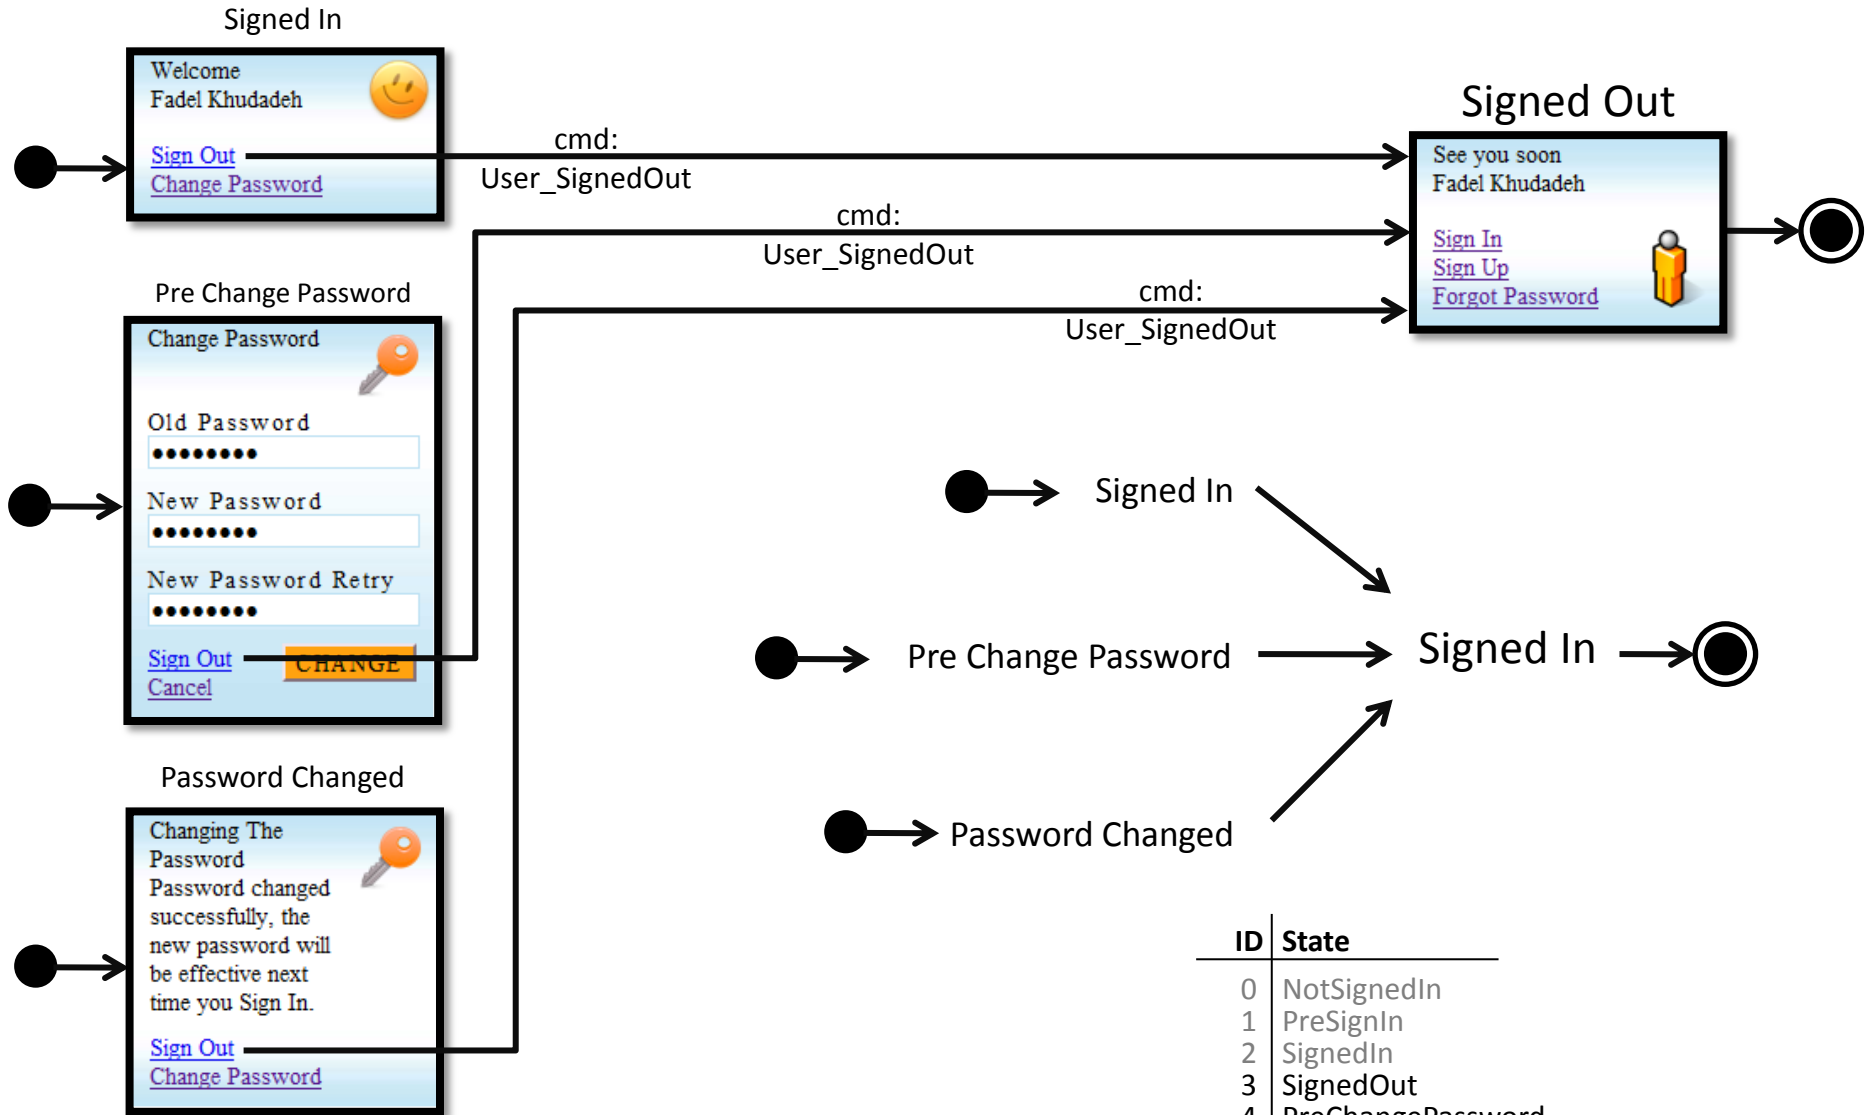

Sign In Storyboard

Sign In Commands & Storyboard

cmd starts from source state to destination state carrying the
ObjectName_DestinationStateName

Pre in this situation means "On the way to"

ID	State
0	NotSignedIn
1	PreSignIn
2	SignedIn

Sign Out Commands & Storyboard

ID	State
0	NotSignedIn
1	PreSignIn
2	SignedIn
3	SignedOut
4	PreChangePassword
5	PasswordChanged

Change Password Commands & Storyboard

Sign Up Commands & Storyboard

Forgot Password Commands & Storyboard

Sign In/Out System States & Storyboard

ID	State
0	NotSignedIn
1	PreSignIn
2	SignedIn
3	SignedOut
4	PreChangePassword
5	PasswordChanged
6	PreSignUp
7	SignedUp
8	PreForgotPassword
9	Forgot Password

Not Signed In