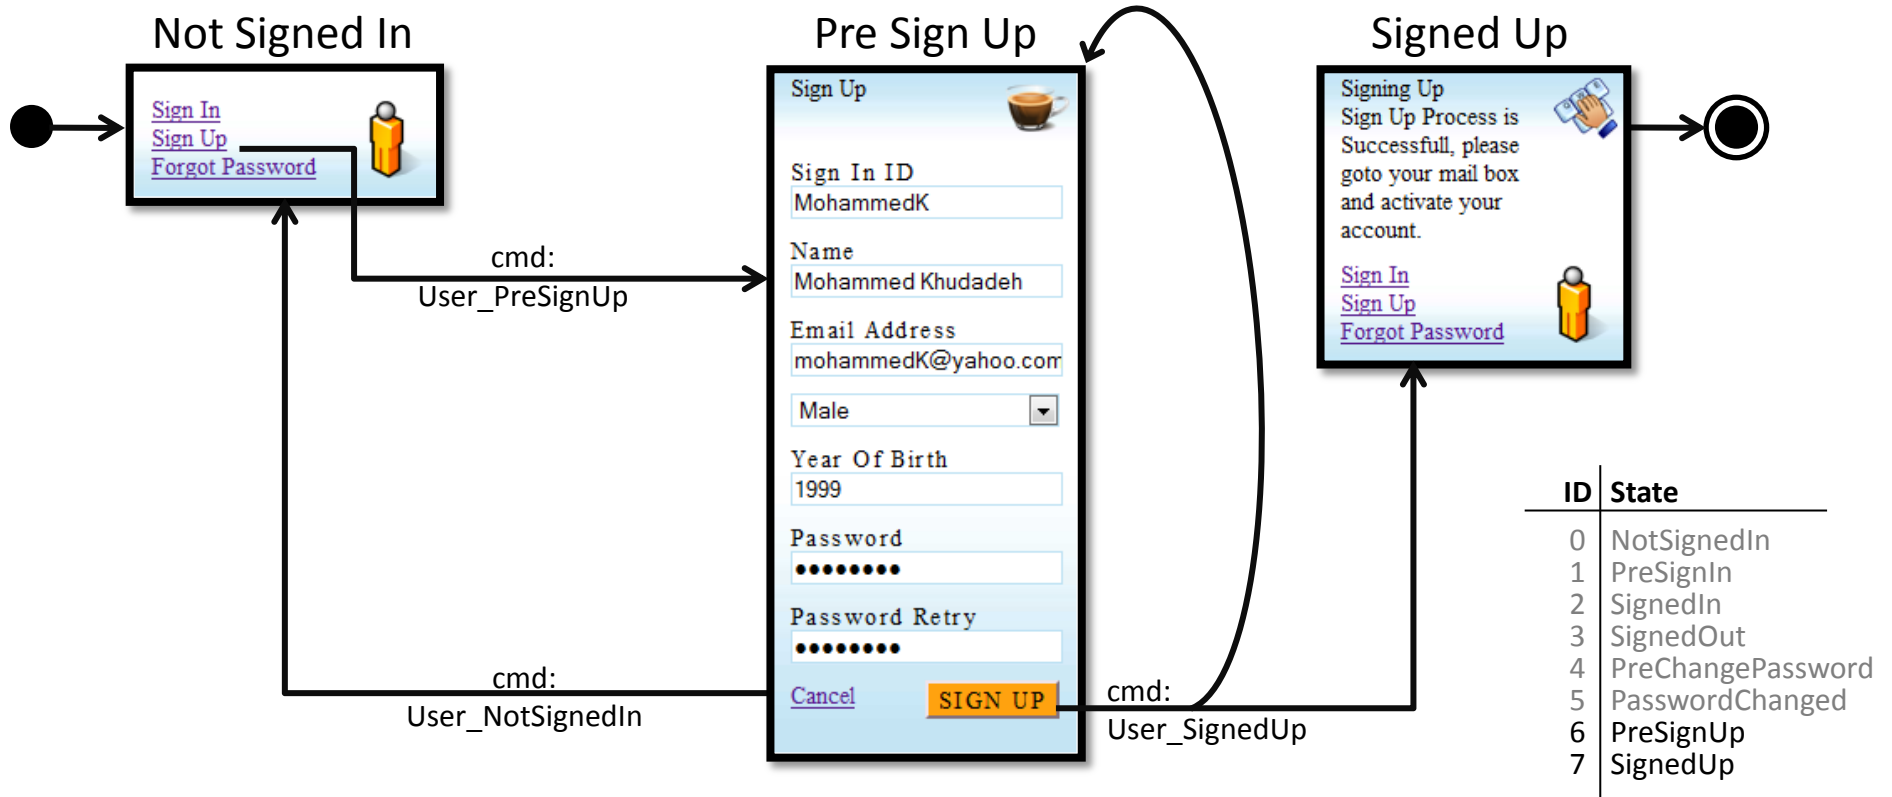

Sign In Storyboard

Sign In Commands & Storyboard

cmd starts from source state to destination state carrying the
ObjectName_DestinationStateName

Pre in this situation means "On the way to"

ID	State
0	NotSignedIn
1	PreSignIn
2	SignedIn

Sign Out Commands & Storyboard

ID	State
0	NotSignedIn
1	PreSignIn
2	SignedIn
3	SignedOut
4	PreChangePassword
5	PasswordChanged

Change Password Commands & Storyboard

Sign Up Commands & Storyboard

Forgot Password Commands & Storyboard

Sign In/Out System States & Storyboard

ID	State
0	NotSignedIn
1	PreSignIn
2	SignedIn
3	SignedOut
4	PreChangePassword
5	PasswordChanged
6	PreSignUp
7	SignedUp
8	PreForgotPassword
9	Forgot Password

Not Signed In