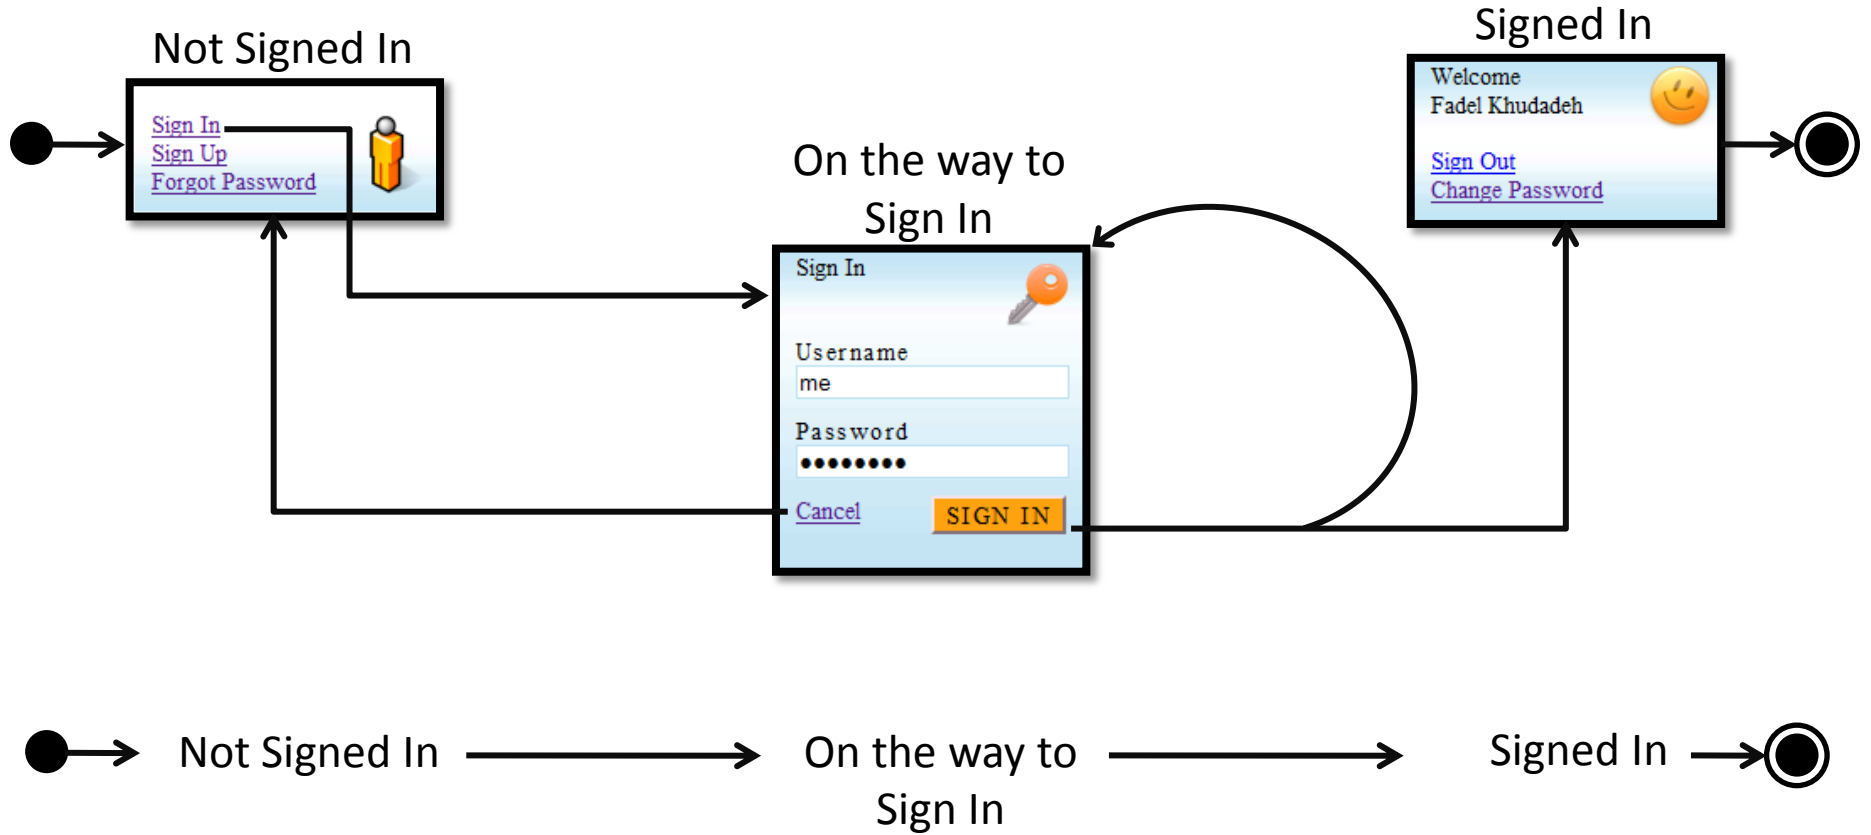

Sign In Storyboard

Sign In Commands & Storyboard

cmd starts from source state to destination state carrying the
ObjectName_DestinationStateName

Pre in this situation means "On the way to"

ID	State
0	NotSignedIn
1	PreSignIn
2	SignedIn

Sign Out Commands & Storyboard

ID	State
0	NotSignedIn
1	PreSignIn
2	SignedIn
3	SignedOut
4	PreChangePassword
5	PasswordChanged

Change Password Commands & Storyboard

Sign Up Commands & Storyboard

Forgot Password Commands & Storyboard

Sign In/Out System States & Storyboard

ID	State
0	NotSignedIn
1	PreSignIn
2	SignedIn
3	SignedOut
4	PreChangePassword
5	PasswordChanged
6	PreSignUp
7	SignedUp
8	PreForgotPassword
9	Forgot Password

Not Signed In