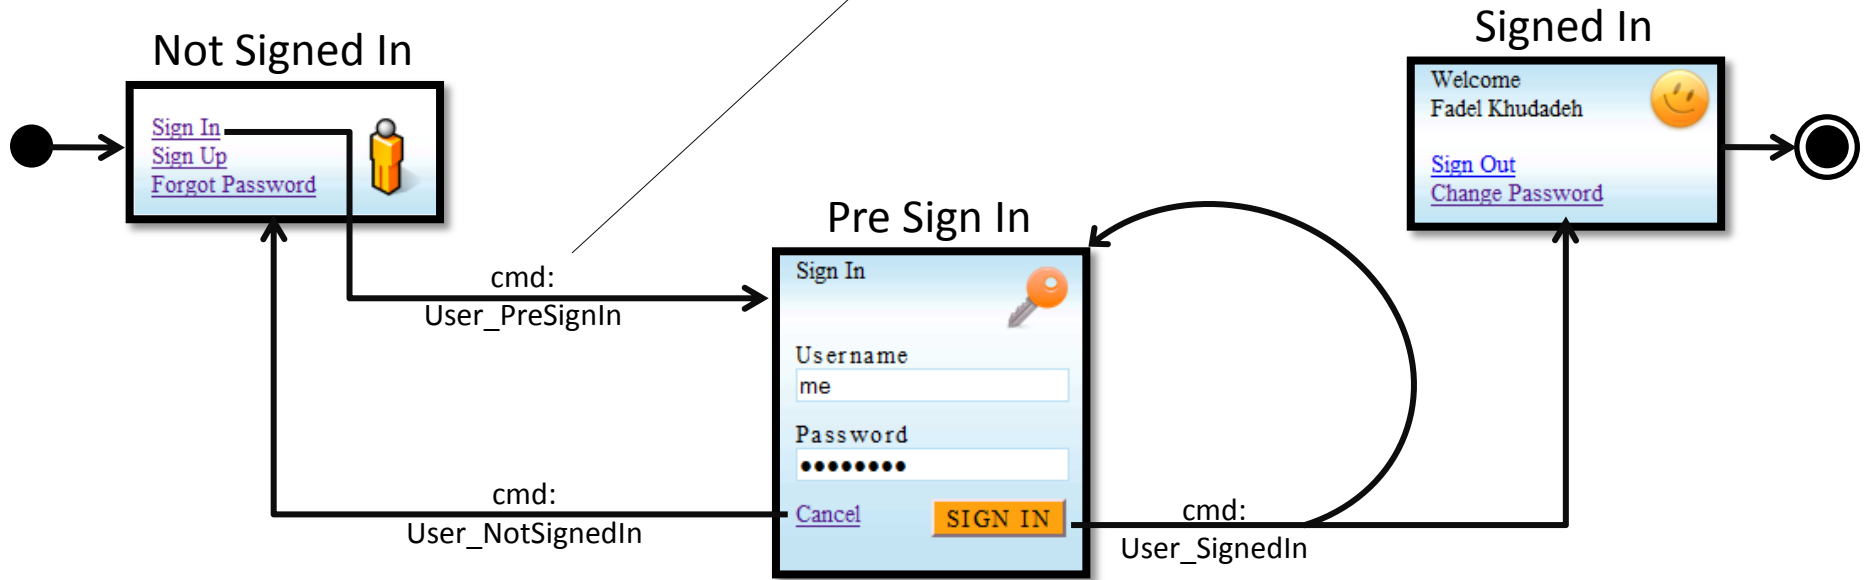

Sign In Storyboard

Sign In Commands & Storyboard

cmd starts from source state to destination state carrying the
ObjectName_DestinationStateName

Pre in this situation means "On the way to"

ID	State
0	NotSignedIn
1	PreSignIn
2	SignedIn

Sign Out Commands & Storyboard

ID	State
0	NotSignedIn
1	PreSignIn
2	SignedIn
3	SignedOut
4	PreChangePassword
5	PasswordChanged

Change Password Commands & Storyboard

Sign Up Commands & Storyboard

Forgot Password Commands & Storyboard

Sign In/Out System States & Storyboard

ID	State
0	NotSignedIn
1	PreSignIn
2	SignedIn
3	SignedOut
4	PreChangePassword
5	PasswordChanged
6	PreSignUp
7	SignedUp
8	PreForgotPassword
9	Forgot Password

Not Signed In