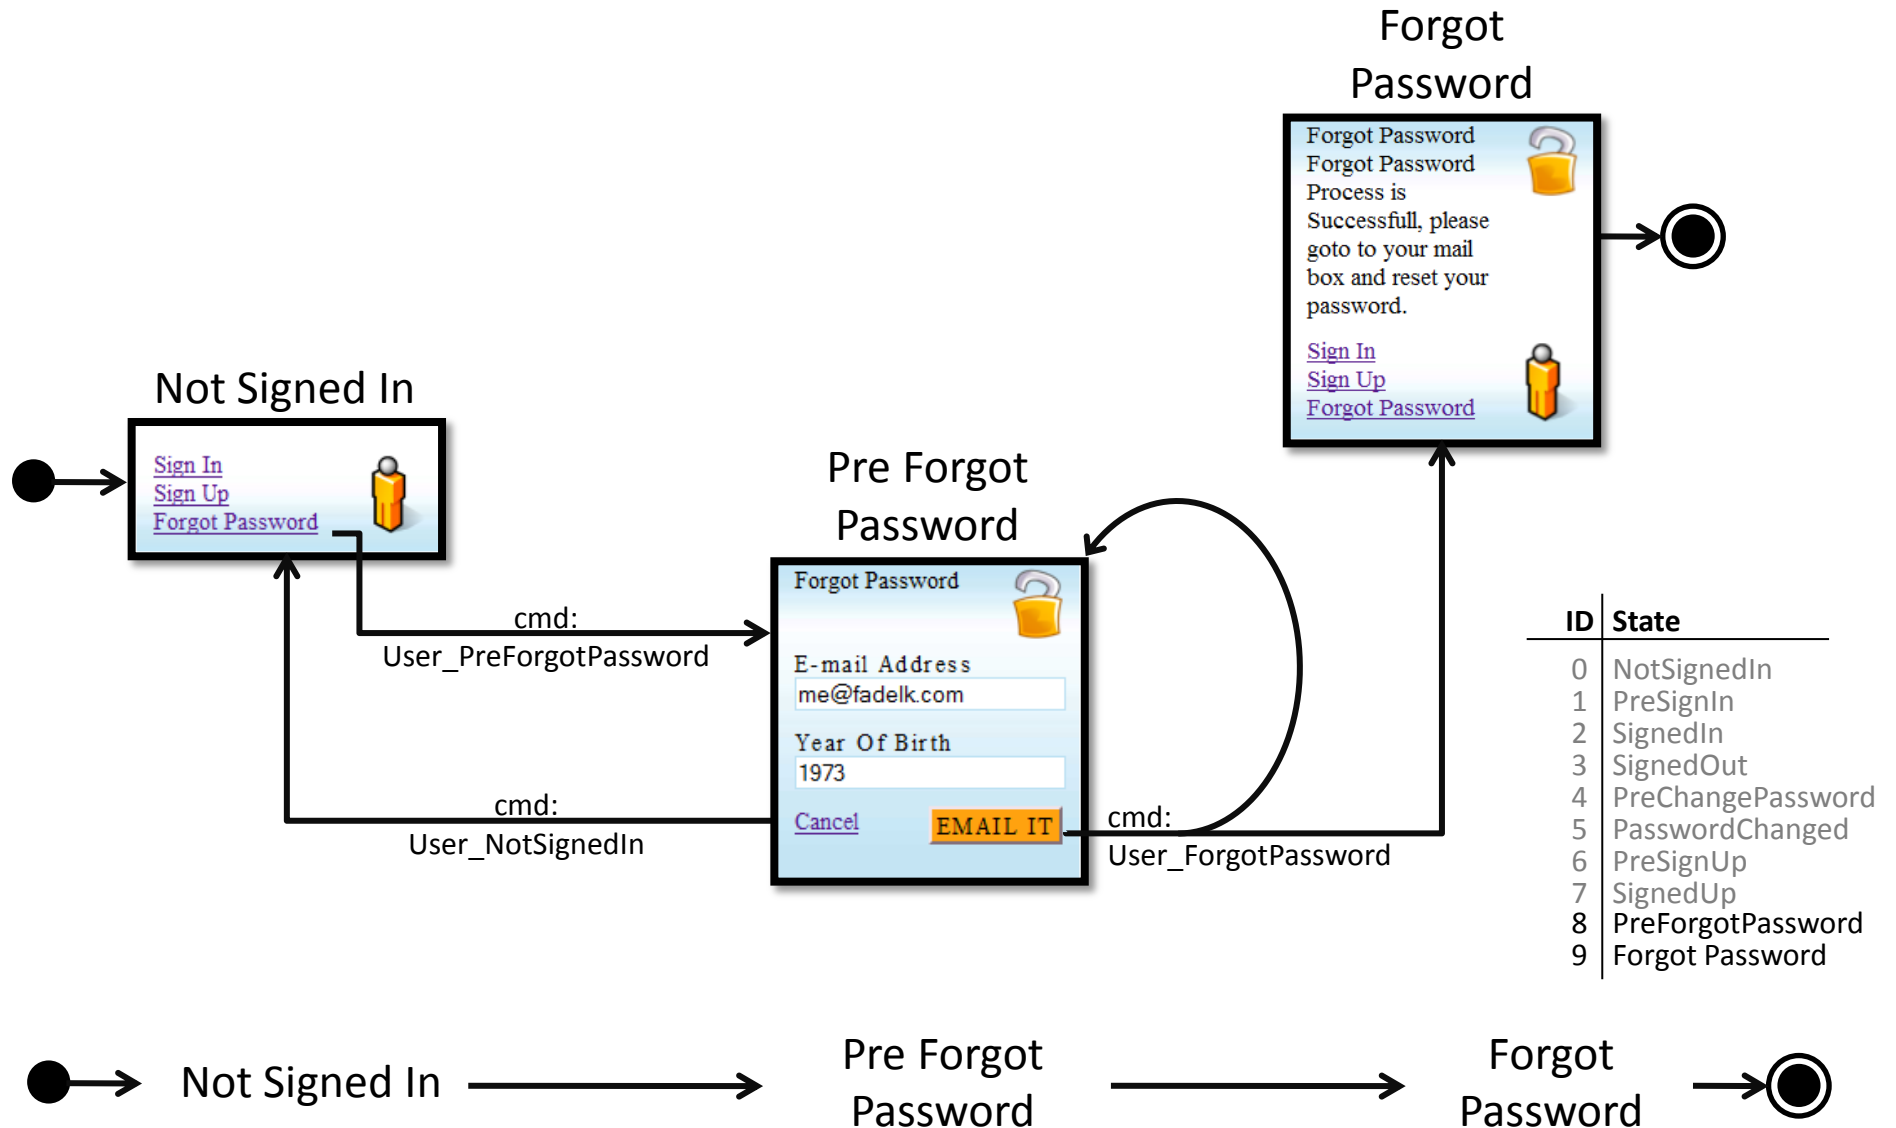

Sign In Storyboard

Sign In Commands & Storyboard

cmd starts from source state to destination state carrying the
ObjectName_DestinationStateName

Pre in this situation means "On the way to"

ID	State
0	NotSignedIn
1	PreSignIn
2	SignedIn

Sign Out Commands & Storyboard

ID	State
0	NotSignedIn
1	PreSignIn
2	SignedIn
3	SignedOut
4	PreChangePassword
5	PasswordChanged

Change Password Commands & Storyboard

Sign Up Commands & Storyboard

Forgot Password Commands & Storyboard

Sign In/Out System States & Storyboard

ID	State
0	NotSignedIn
1	PreSignIn
2	SignedIn
3	SignedOut
4	PreChangePassword
5	PasswordChanged
6	PreSignUp
7	SignedUp
8	PreForgotPassword
9	Forgot Password

Not Signed In