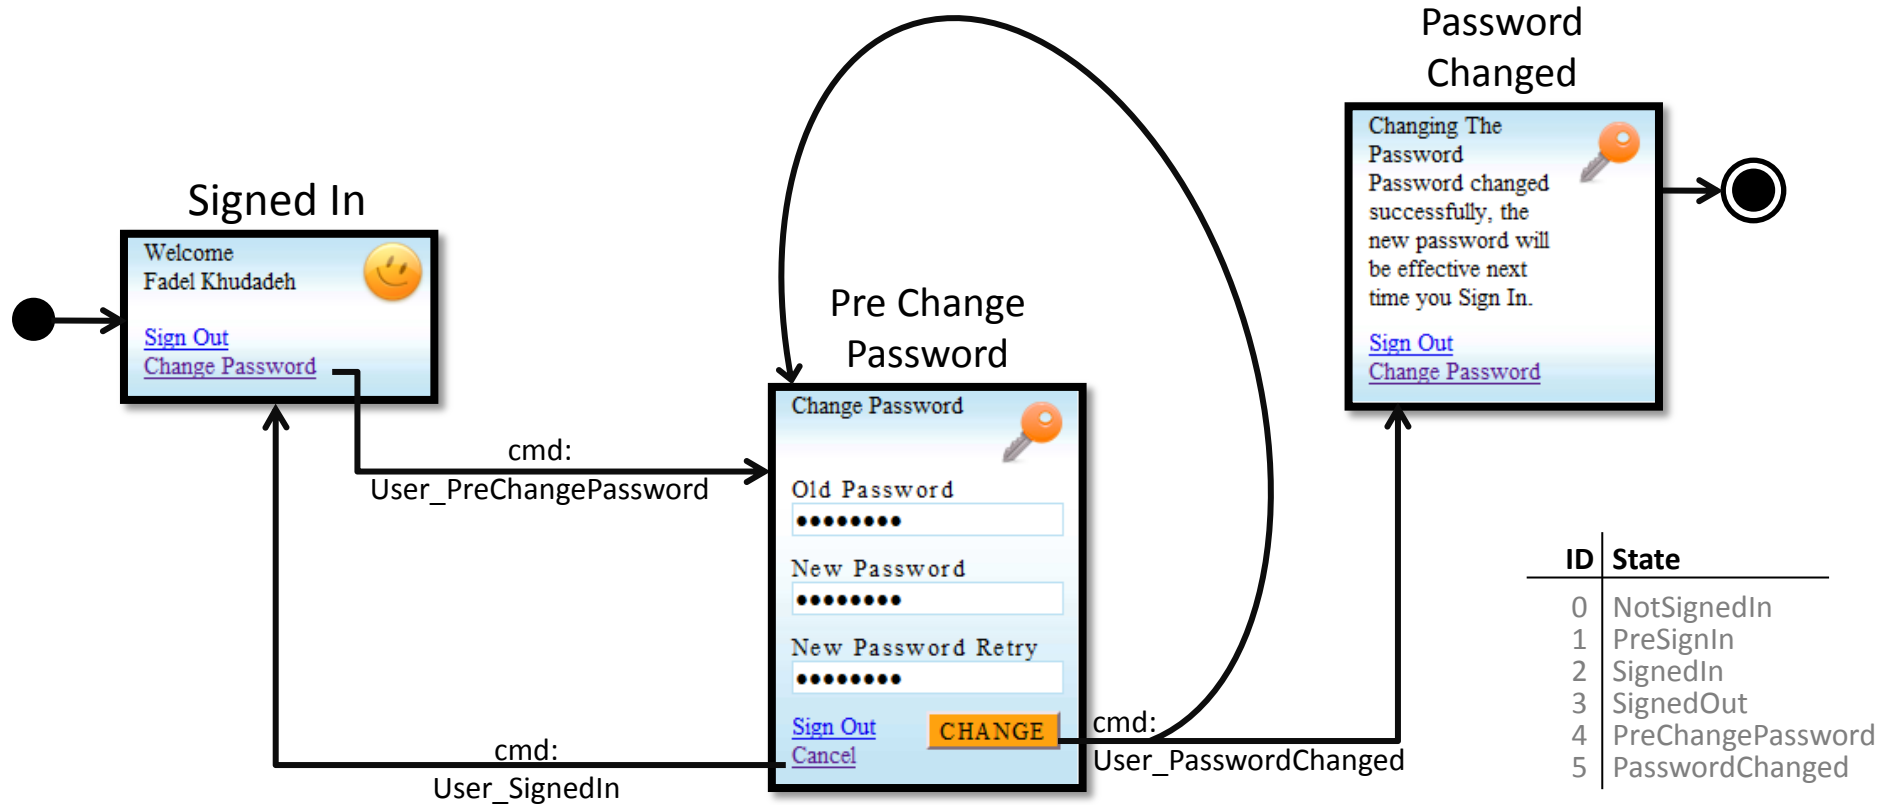

Sign In Storyboard

Sign In Commands & Storyboard

cmd starts from source state to destination state carrying the
ObjectName_DestinationStateName

Pre in this situation means "On the way to"

ID	State
0	NotSignedIn
1	PreSignIn
2	SignedIn

Sign Out Commands & Storyboard

ID	State
0	NotSignedIn
1	PreSignIn
2	SignedIn
3	SignedOut
4	PreChangePassword
5	PasswordChanged

Change Password Commands & Storyboard

Sign Up Commands & Storyboard

Forgot Password Commands & Storyboard

Sign In/Out System States & Storyboard

ID	State
0	NotSignedIn
1	PreSignIn
2	SignedIn
3	SignedOut
4	PreChangePassword
5	PasswordChanged
6	PreSignUp
7	SignedUp
8	PreForgotPassword
9	Forgot Password

Not Signed In